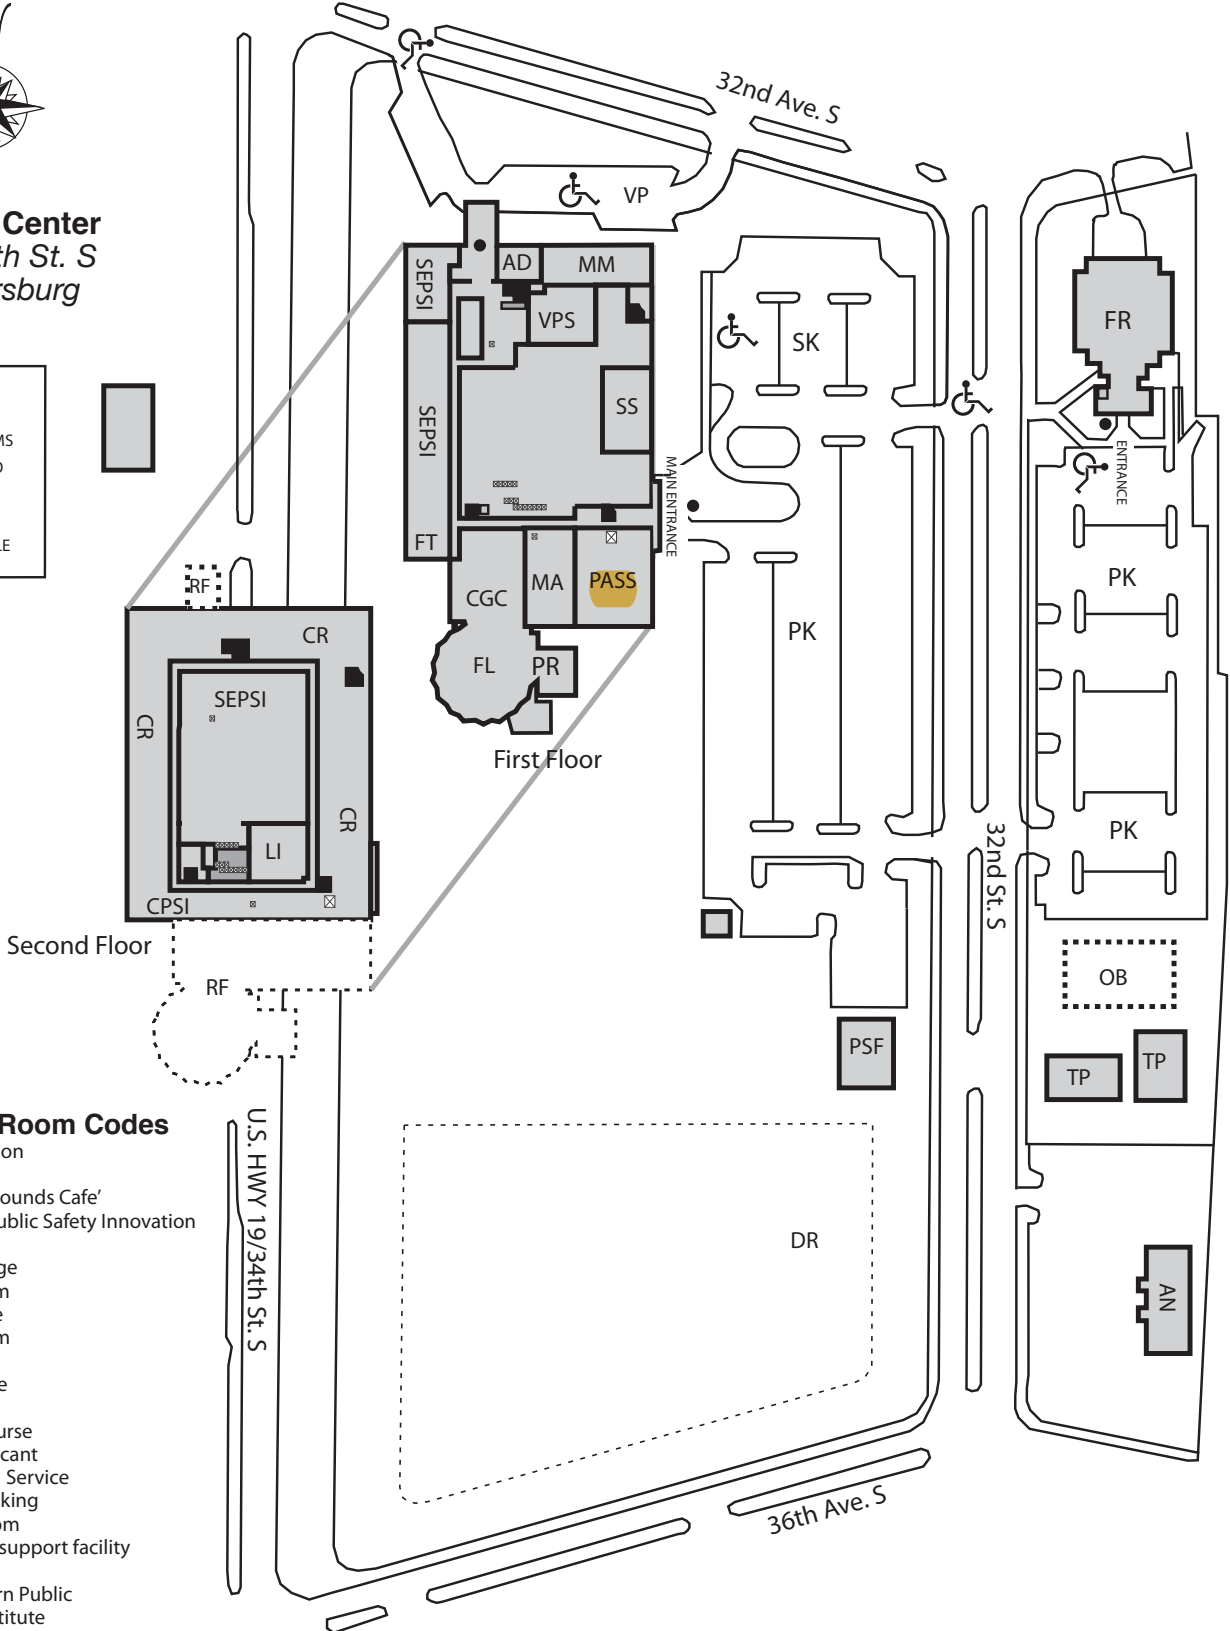

SPC Allstate Center

Allstate Center
3200 34th St. S
St. Petersburg

KEY

| | |
|--|----------------------------|
| | STAIRS |
| | ELEVATOR |
| | RESTROOMS |
| | ACCESS TO DISABLED PARKING |
| | DISABLED ACCESSIBLE DOORS |

Allstate Center Room Codes

- AD - Administration
- AN - Annex
- CGC - Common Grounds Cafe'
- CPSI - Center for Public Safety Innovation
- CR - Classrooms
- DR - Driving Range
- FL - Florida Room
- FR - Firing Range
- FT - Fitness Room
- LI - Library
- MA - Maintenance
- MM - Multimedia
- OB - Obstacle course
- PASS - Police Applicant Screening Service
- PK - Student parking
- PR - Pinellas Room
- PSF - Production support facility
- RF - Roof
- SEPSI - Southeastern Public Safety Institute
- SK - Staff parking
- SS - Student Services
- TV - Television studio
- TP - Training Portable
- VP - Visitor parking
- VPS - Video Production Studio